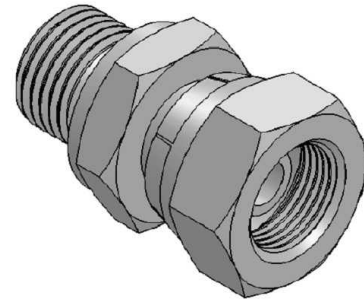

Adaptor BSP male-BSP swivel female (60°)

Carbon steel

Part nº	R1	R2	HEX 1	HEX 2	ØC	L
A117002	1/8" BSP	1/8" BSP	14	14	4	30
A117004	1/4" BSP	1/4" BSP	19	19	4	29,5
A117006	3/8" BSP	3/8" BSP	22	22	7	33,5
A117008	1/2" BSP	1/2" BSP	27	27	9,5	40,5
A117012	3/4" BSP	3/4" BSP	32	32	15	43,5
A117016	1" BSP	1" BSP	41	41	22,2	52
A117020	1"1/4 BSP	1"1/4 BSP	50	50	26	56
A117024	1"1/2 BSP	1"1/2 BSP	55	55	32	61
A117032	2" BSP	2" BSP	70	70	46	69