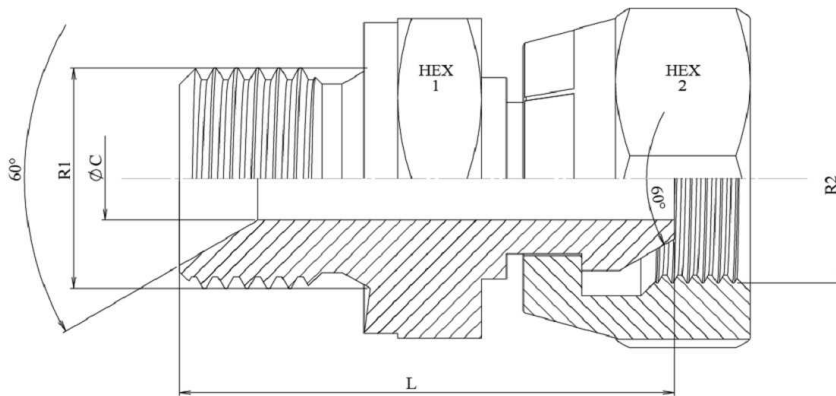

Adaptor BSP male-BSP swivel female (60°)

Carbon steel

Part nº	R1	R2	HEX 1	HEX 2	ØC	L
A117002	1/8" BSP	1/8" BSP	14	14	4	30
A117004	1/4" BSP	1/4" BSP	19	19	4	29,5
A117006	3/8" BSP	3/8" BSP	22	22	7	33,5
A117008	1/2" BSP	1/2" BSP	27	27	9,5	40,5
A117012	3/4" BSP	3/4" BSP	32	32	15	43,5
A117016	1" BSP	1" BSP	41	41	22,2	52
A117020	1"1/4 BSP	1"1/4 BSP	50	50	26	56
A117024	1"1/2 BSP	1"1/2 BSP	55	55	32	61
A117032	2" BSP	2" BSP	70	70	46	69